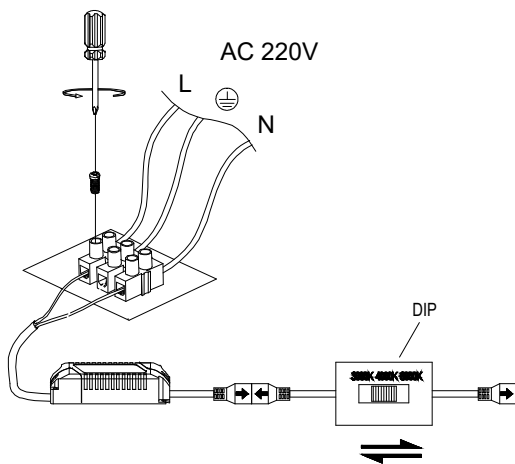

Product Name: MONA 10W CCT SWITCH, MONA 15W CCT SWITCH

Cut out : Ø30mm

1

2

3

4

Model: AZ6035, AZ6036
AZ6037, AZ6038

5