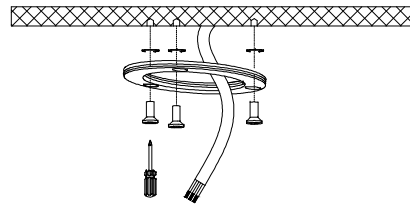

Product Name: MONA 10W CCT SWITCH, MONA 15W CCT SWITCH

Cut out : Ø30mm

1

2

3

4

Model: AZ6035, AZ6036
AZ6037, AZ6038

5