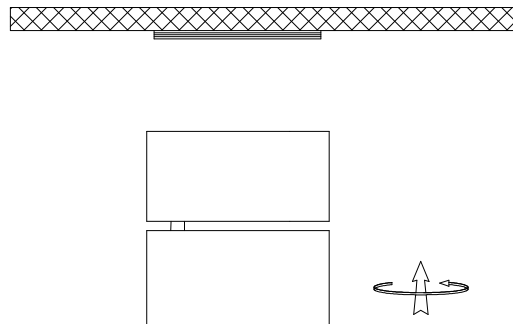

Product Name: MONA 10W CCT SWITCH, MONA 15W CCT SWITCH

Cut out : Ø30mm

1

2

3

4

Model: AZ6035, AZ6036
AZ6037, AZ6038

5